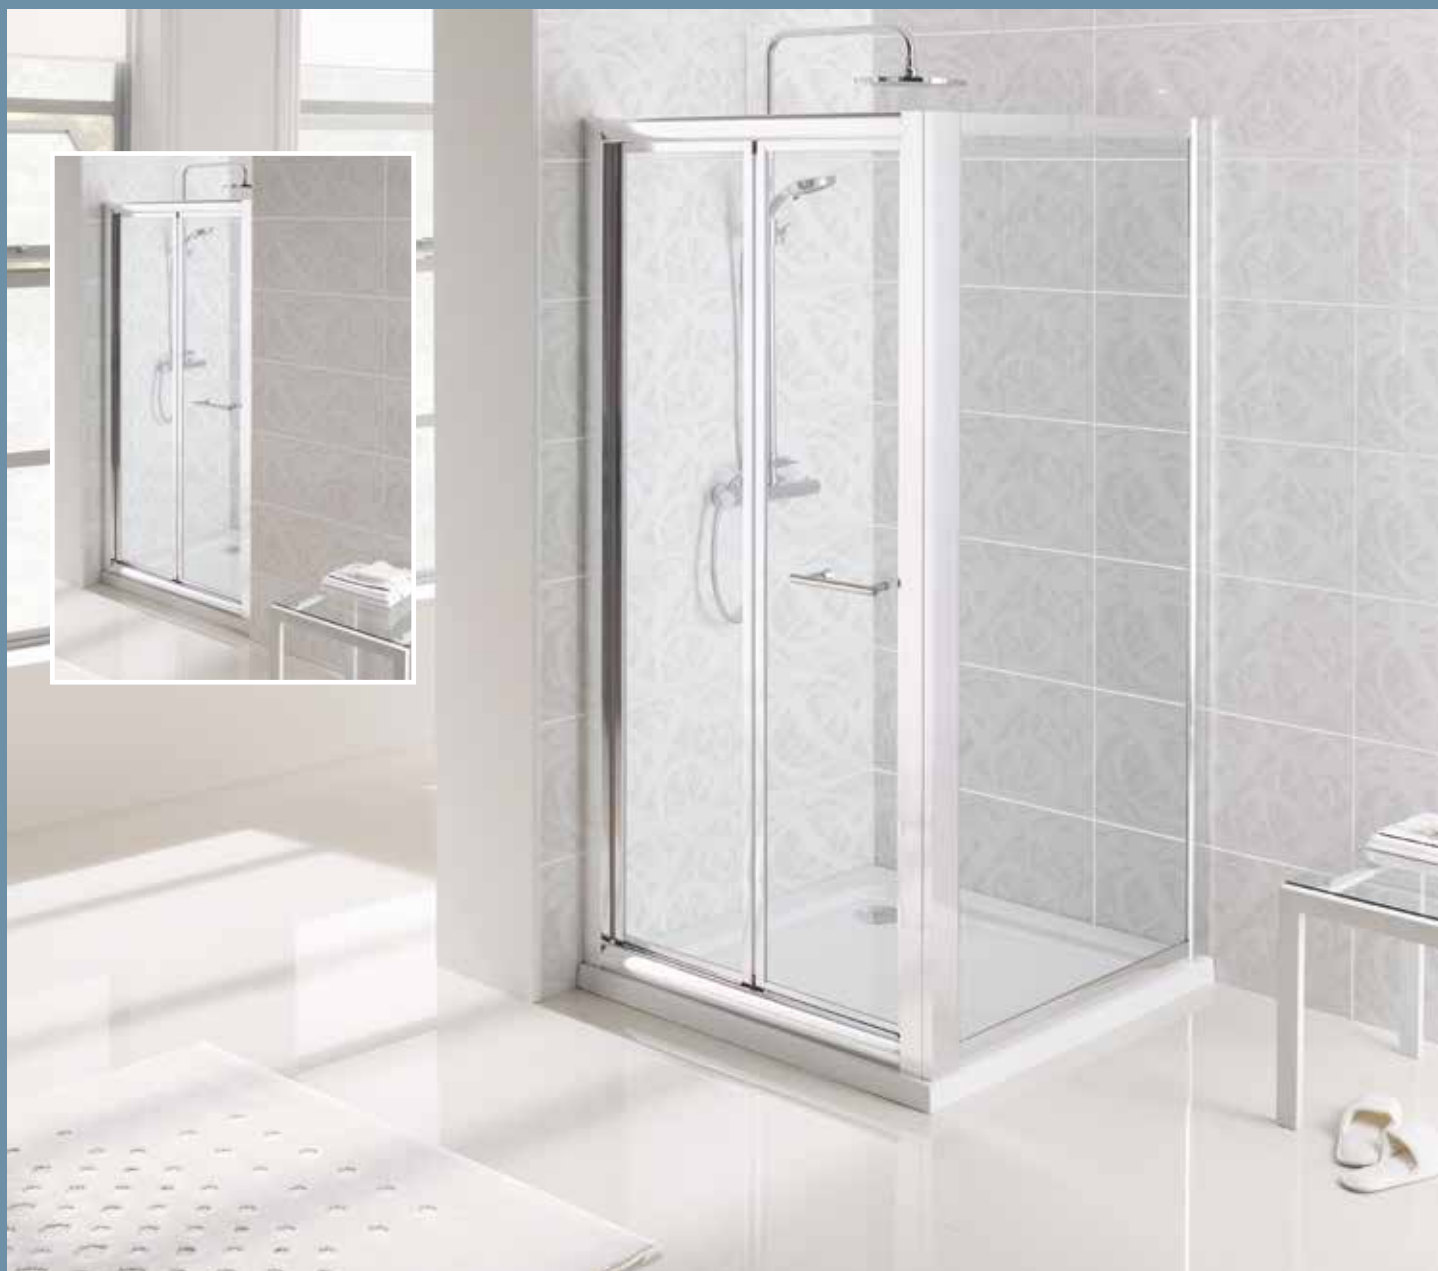

Silver Bifold Doors

Code	Tray Size	Adjustment	Door Opening
CSB700	700	660 - 720mm	380mm
CSB760	760	720 - 780mm	440mm
CSB800	800	760 - 820mm	480mm
CSB900	900	860 - 920mm	580mm
CSB1000	1000	960 - 1020mm	680mm

SIDE PANELS

CSP700	-	680 - 700mm
CSP760	-	740 - 760mm
CSP800	-	780 - 800mm
CSP900	-	880 - 900mm
CSP1000	-	980 - 1000mm

Features:

- 6mm Safety Glass
- Height 1850mm
- Reversible

Extension profiles also available
see page 130