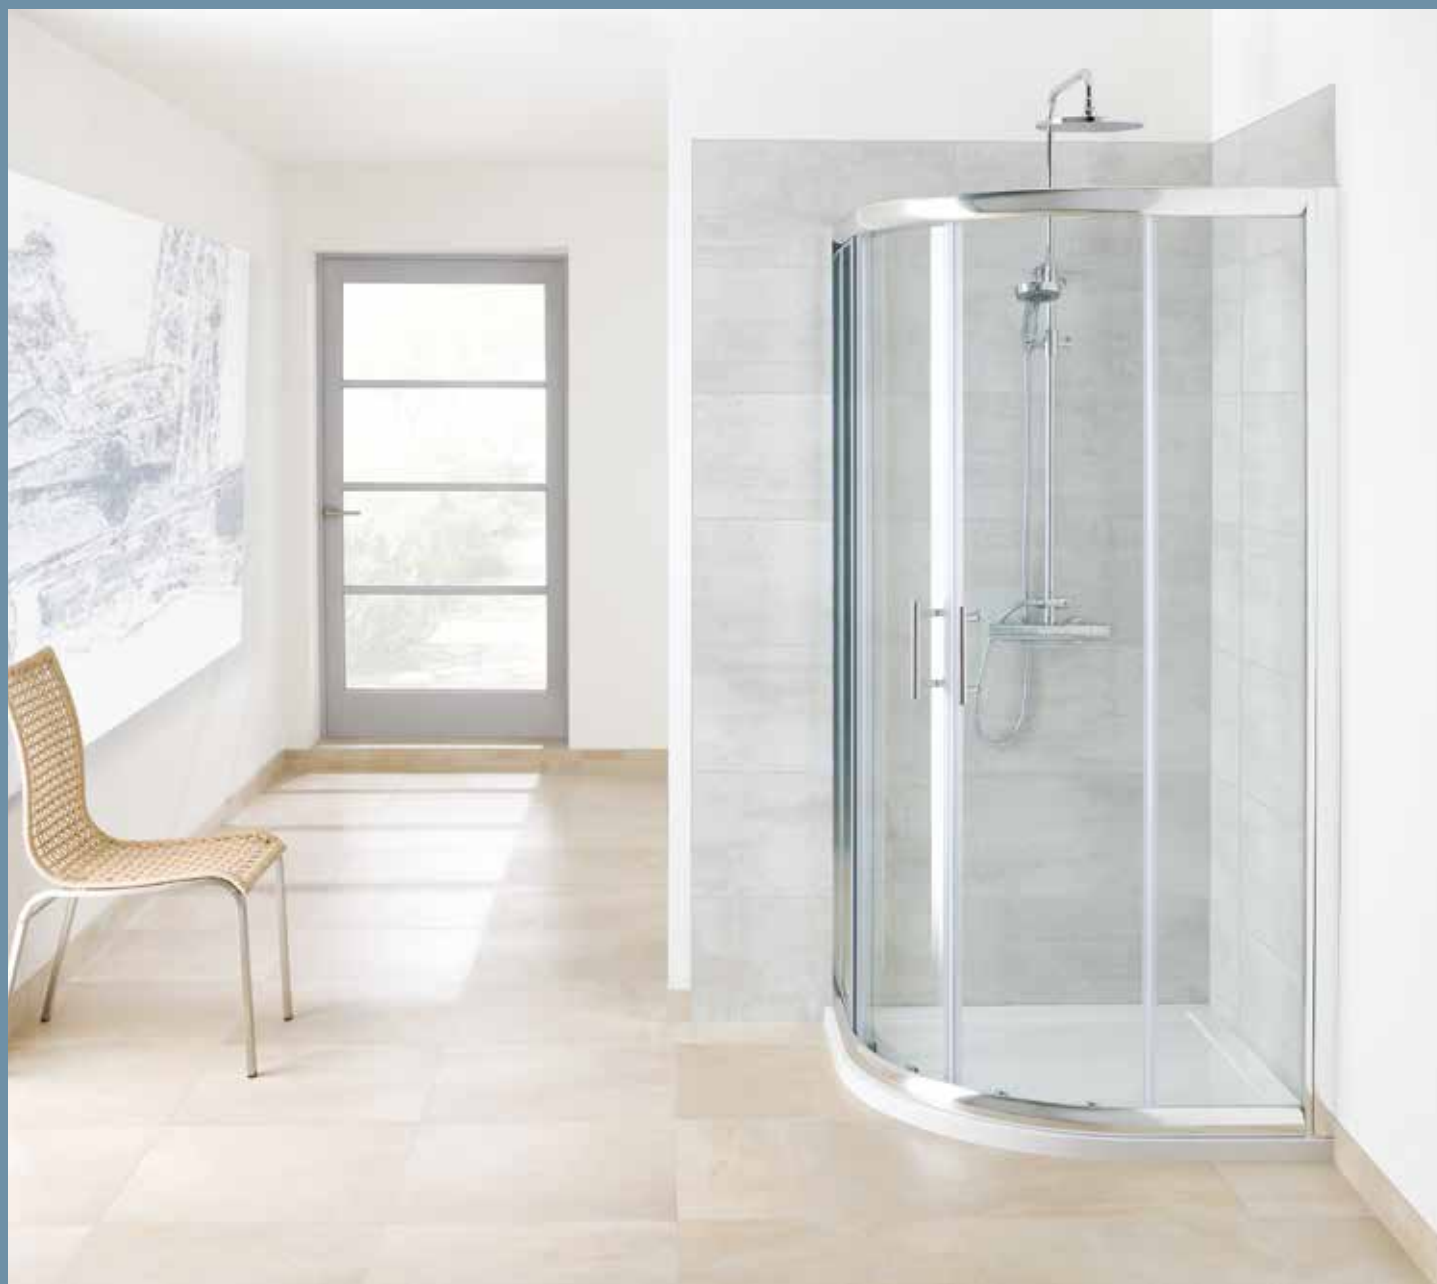

shower enclosures

Silver Quadrant

Code	Tray Size	Adjustment	Door Opening
CSQ800	800 x 800mm	780-800mm	390mm
CSQ900	900 x 900mm	880-900mm	495mm
CSQ1000	1000 x 1000mm	980-1000mm	525mm

NOTE: All quadrants 550mm radius.

Features:

- 6mm Safety Glass
- Reversible
- Easy to Install, Silver frame
- Clip out bottom double roller