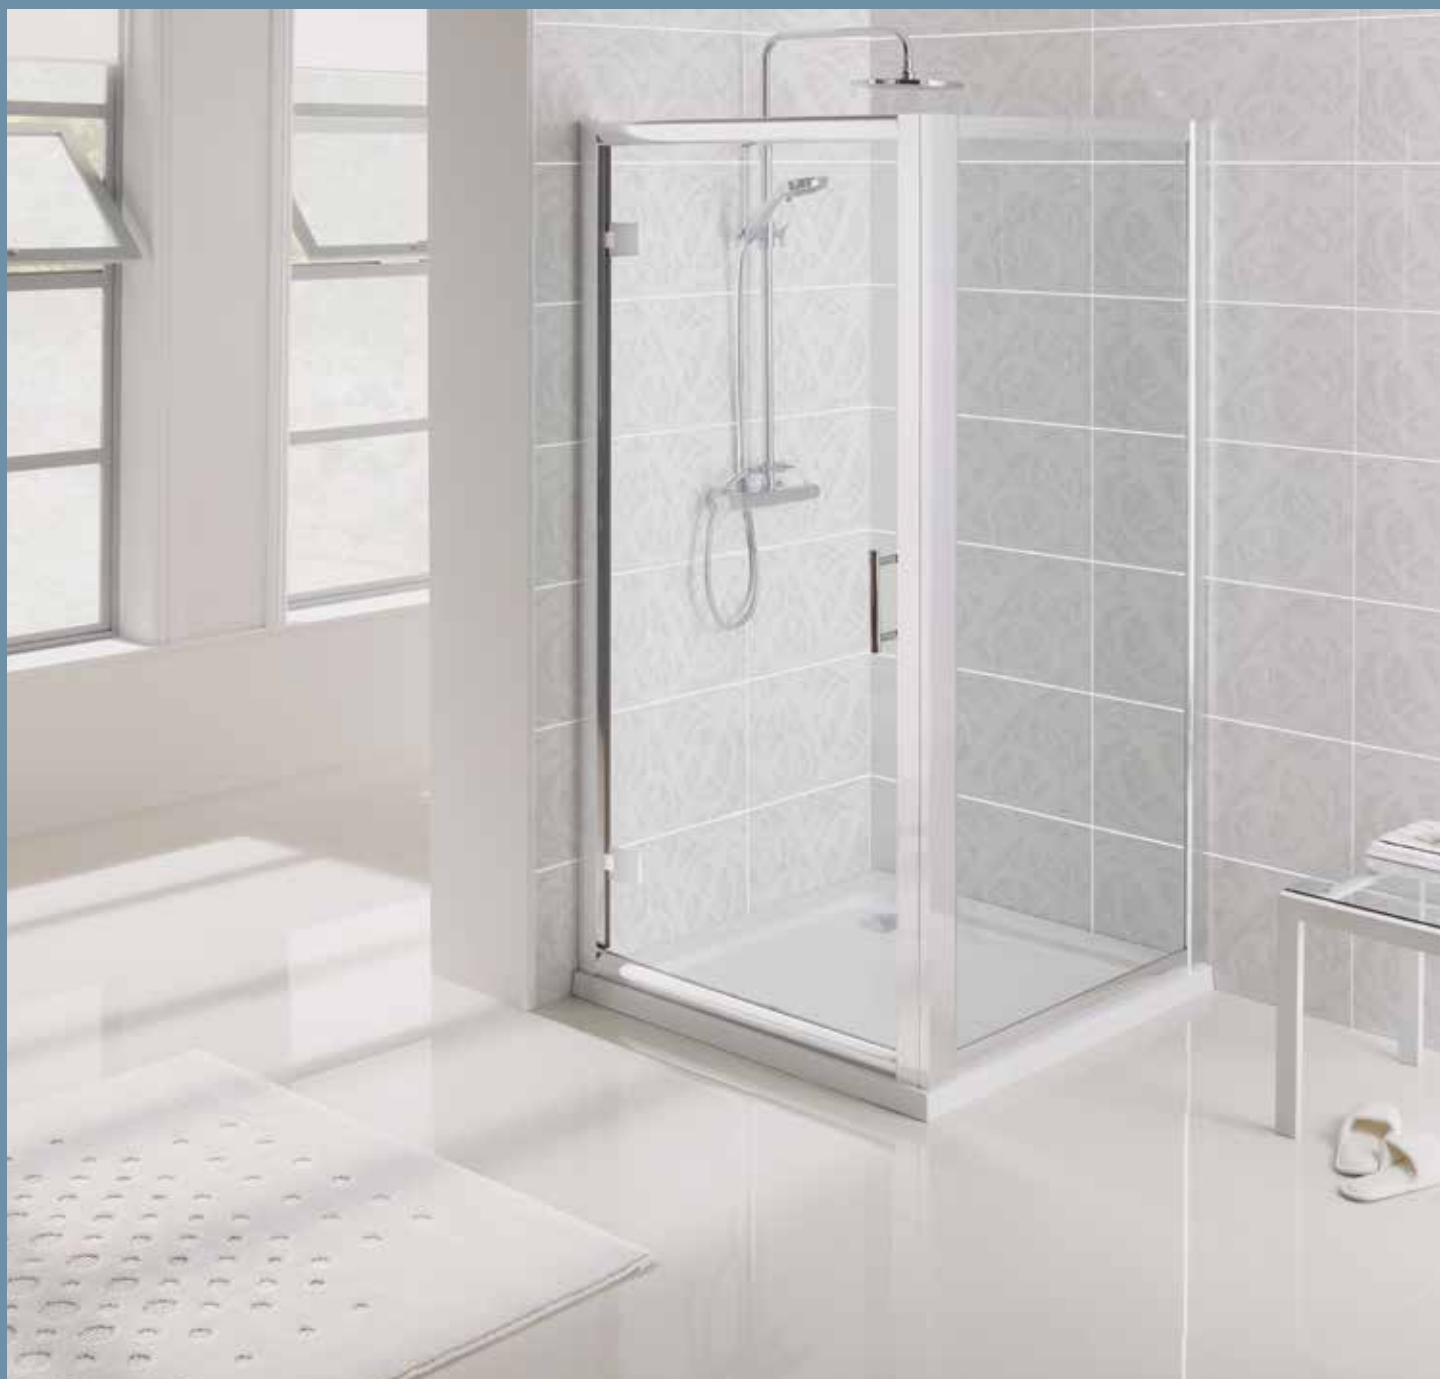

Hinged Door

Code	Tray Size	Adjustment	Door Opening
CSHIN760	760	720 - 760mm	625mm
CSHIN800	800	760 - 800mm	665mm
CSHIN900	900	860 - 900mm	765mm

Features:

- 6mm Safety Glass
- Reversible
- Easy to Install, Silver frame

For Side Panels see page 131

Note: Extension profiles not available for this product.